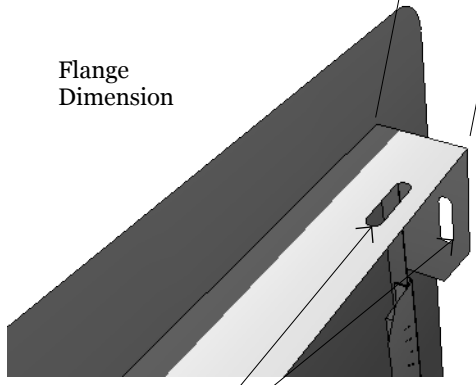

DESCRIPTION
 24" x 17" Vertical Single Door
 This model can Be installed
 either Left or Right Swing

24" x 17" Vertical Door
 20"W x 27"H x 1 5/8" D (Product Size)
 17 1/4"W x 24 1/4"H (Cut-out)
 11.5 LBS (Weight)

Material Specifications:
 16 Gauge 304 Stainless Steel,
 Handles are made of Zinc Alloy,
 Chrome Plated.

Top and Bottom Magnets to
 secure the door close, for
 Left or Right Positions

430 Stainless
 Steel Plate cover
 for Magents to
 secure to

Reversible Hinge
 so Door stays Secure
 for Opening Left
 or Right

Product Dimension

Cut-out Dimension

20" Width

27" Height

1 5/8" Depth

Flange
 Dimension

Top, Bottom and Side Mounting Holes