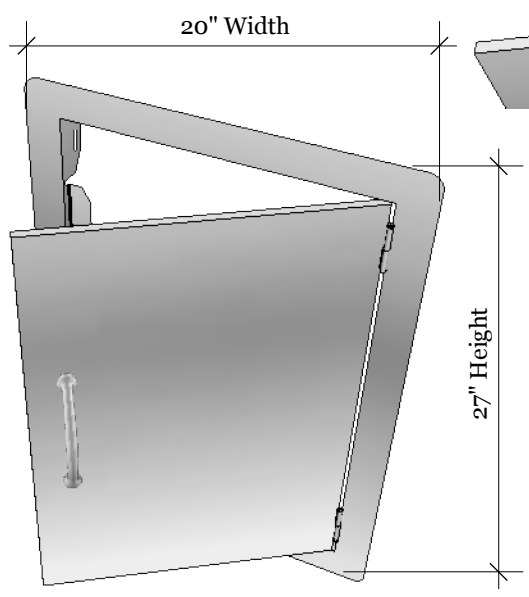

DESCRIPTION
 24" x 17" Vertical Single Door
 This model can Be installed
 either Left or Right Swing

24" x 17" Vertical Door
 20"W x 27"H x 1 5/8" D (Product Size)
 17 1/4"W x 24 1/4"H (Cut-out)
 11.5 LBS (Weight)

Material Specifications:
 16 Gauge 304 Stainless Steel,
 Handles are made of Zinc Alloy,
 Chrome Plated.

Top and Bottom Magnets to
 secure the door close, for
 Left or Right Positions

430 Stainless
 Steel Plate cover
 for Magents to
 secure to

Reversible Hinge
 so Door stays Secure
 for Opening Left
 or Right

Product Dimension

Cut-out Dimension

20" Width

27" Height

1 5/8" Depth

Flange
 Dimension

Top, Bottom and Side Mounting Holes

17 1/4" Width

24 1/4" Height