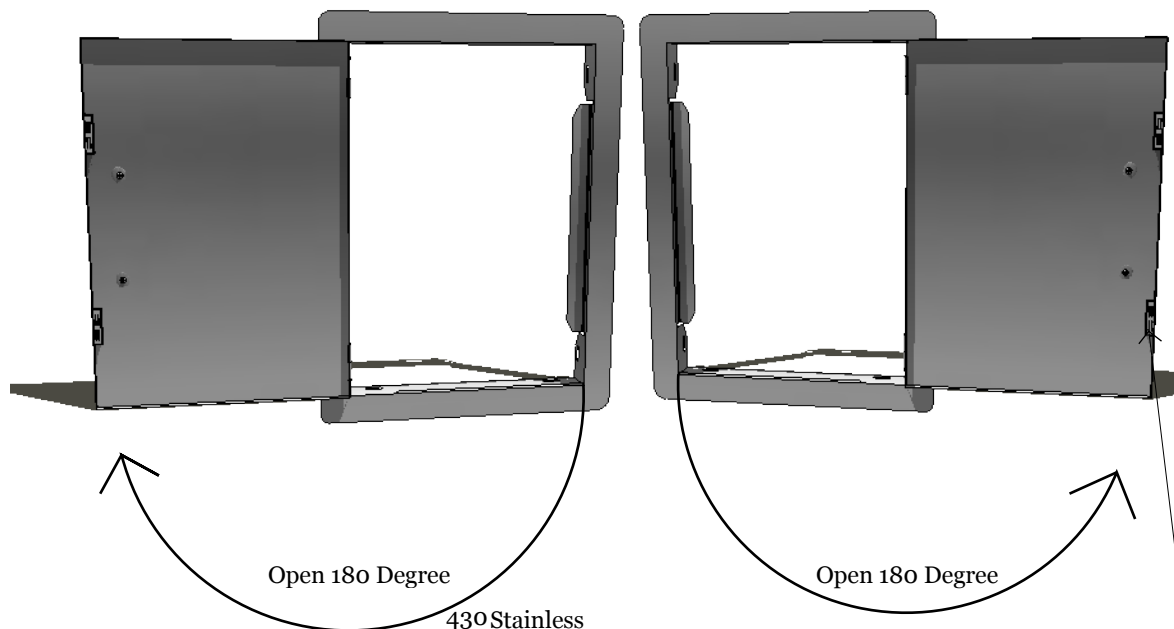

Sturdy handle made of Zinc Alloy, Chrome Plated

Open Door Left

Open Door Right

Open 180 Degree

Open 180 Degree

DBA Design Backyard
 Austin, TX 78681
 Tel: 888.388.3366
 Fax: 512.358.4049

PRODUCT
 24" x 17" Vertical Door
 Item No. DV1724

DESCRIPTION
 24" x 17" Vertical Single Door
 This model can Be installed
 either Left or Right Swing

24" x 17" Vertical Door
 20"W x 27"H x 1 5/8" D (Product Size)
 17 1/4"W x 24 1/4"H (Cut-out)
 11.5 LBS (Weight)

Reversible Hinge
 so Door stays Secure
 for Opening Left
 or Right

Product Dimension

Cut-out Dimension

20" Width

27" Height

1 5/8" Depth

Flange
 Dimension

Top, Bottom and Side Mounting Holes

17 1/4" Width

24 1/4" Height