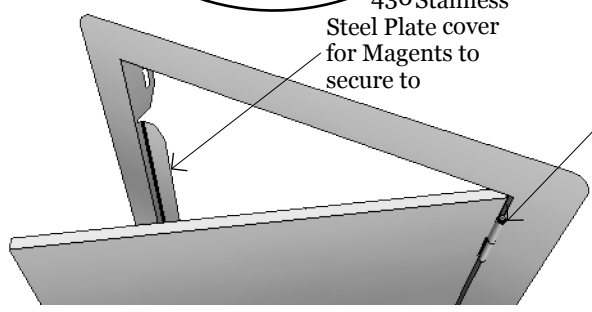

Material Specifications:
 16 Gauge 304 Stainless Steel,
 Handles are made of Zinc Alloy,
 Chrome Plated.

Top and Bottom Magnets to
 secure the door close, for
 Left or Right Positions

430 Stainless
 Steel Plate cover
 for Magents to
 secure to

Reversible Hinge
 so Door stays Secure
 for Opening Left
 or Right

Product Dimension

Cut-out Dimension

20" Width

27" Height

1 5/8" Depth

Flange
 Dimension

Top, Bottom and Side Mounting Holes

17 1/4" Width

24 1/4" Height