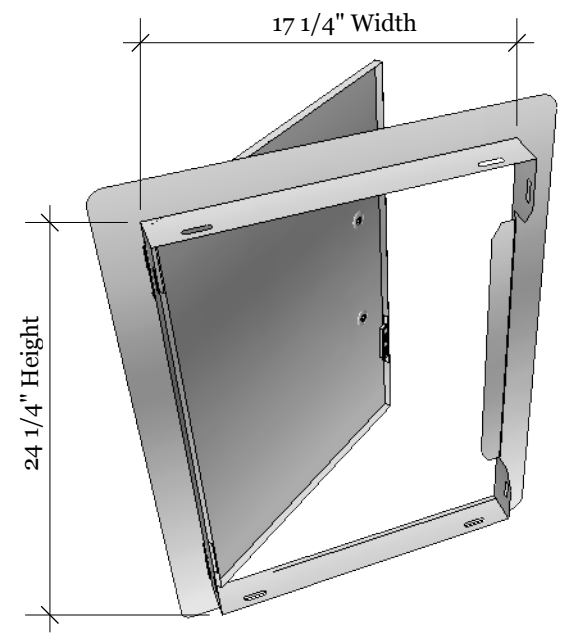

DESCRIPTION
 24" x 17" Vertical Single Door
 This model can Be installed
 either Left or Right Swing

24" x 17" Vertical Door
 20"W x 27"H x 1 5/8" D (Product Size)
 17 1/4"W x 24 1/4"H (Cut-out)
 11.5 LBS (Weight)

Material Specifications:
 16 Gauge 304 Stainless Steel,
 Handles are made of Zinc Alloy,
 Chrome Plated.

Top and Bottom Magnets to
 secure the door close, for
 Left or Right Positions

430 Stainless
 Steel Plate cover
 for Magents to
 secure to

Reversible Hinge
 so Door stays Secure
 for Opening Left
 or Right

Product Dimension

Cut-out Dimension

20" Width

27" Height

1 5/8" Depth

Flange
 Dimension

Top, Bottom and Side Mounting Holes

17 1/4" Width

24 1/4" Height