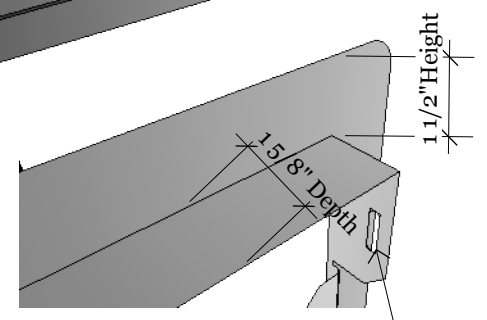

Open Right Side

Open Left Side

DBA Design Backyard  
Austin, TX 78681  
Tel: 888.388.3366  
Fax: 512.358.4049

**PRODUCT**  
17" x 24" Horizontal  
Item No. DH1724

**DESCRIPTION**  
17" x 24" Horizontal Single Door  
This model can be installed either  
Left or Right Swing

17"x24" Horizontal Door  
27"W x 20"H x 1 5/8" D(Product Size )  
24 1/4"W x 17 1/4"H (Cut-out )  
11.5 LBS ( Weight )

**Material Specifications:**  
16 Gauge 304 Stainless Steel,  
Handles are made of Zinc Alloy,  
Chrome Plated.

Hole for Securing Door

Open 180 Degree

Cut-out Dimensions

Product Dimensions

27" Width

24 1/4" Width

Reversible Sturdy Door Hinge

Hole for Securing Door