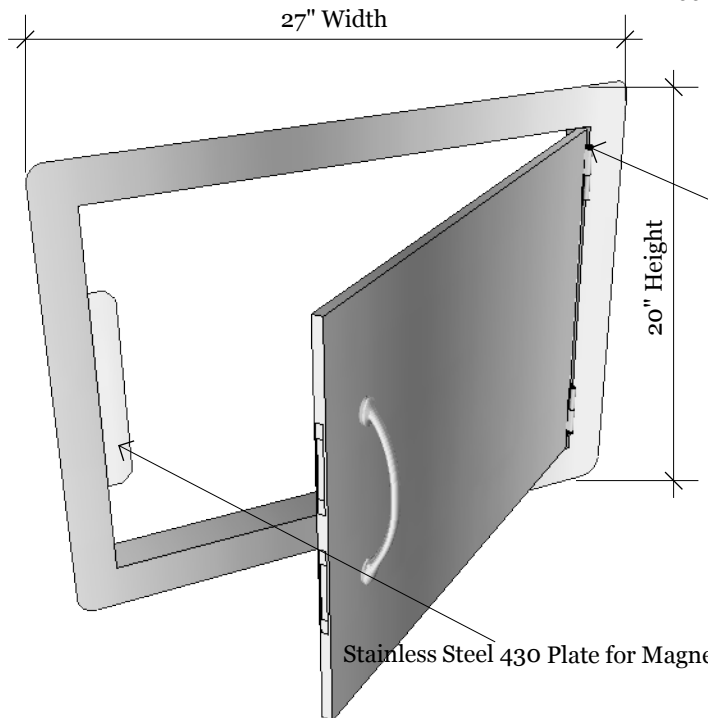

17"x24" Horizontal Door  
27"W x 20"H x 1 5/8" D(Product Size )  
24 1/4"W x 17 1/4"H (Cut-out )  
11.5 LBS ( Weight )

**Material Specifications:**  
16 Gauge 304 Stainless Steel,  
Handles are made of Zinc Alloy,  
Chrome Plated.

Hole for Securing Door

Open 180 Degree

Cut-out Dimensions

Product Dimensions

27" Width

24 1/4" Width

Reversible Sturdy Door Hinge

Hole for Securing Door

Stainless Steel 430 Plate for Magnets