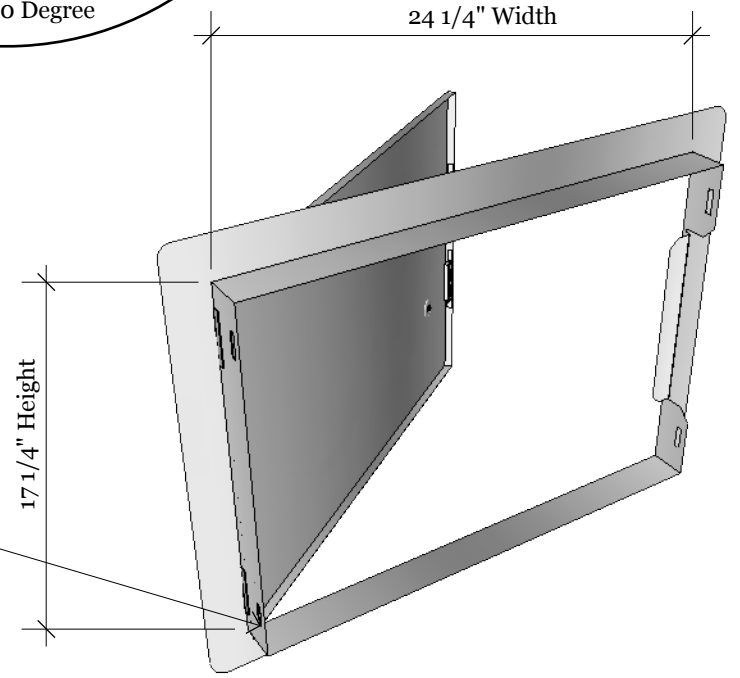

17"x24" Horizontal Door  
27"W x 20"H x 1 5/8" D(Product Size )  
24 1/4"W x 17 1/4"H (Cut-out )  
11.5 LBS ( Weight )

**Material Specifications:**  
16 Gauge 304 Stainless Steel,  
Handles are made of Zinc Alloy,  
Chrome Plated.

Hole for Securing Door

Open 180 Degree

Cut-out Dimensions

Product Dimensions

27" Width

24 1/4" Width

Reversible Sturdy Door Hinge

Hole for Securing Door