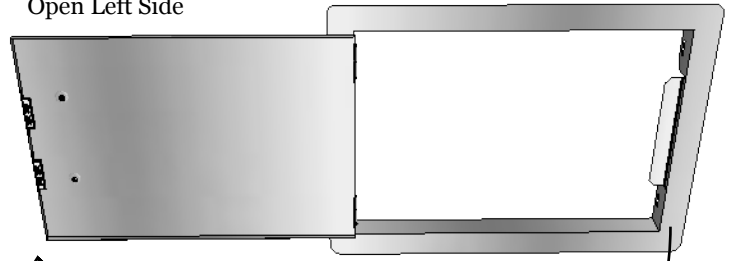

Open Right Side

Open Left Side

DBA Design Backyard  
Austin, TX 78681  
Tel: 888.388.3366  
Fax: 512.358.4049

**PRODUCT**  
17" x 24" Horizontal  
Item No. DH1724

**DESCRIPTION**  
17" x 24" Horizontal Single Door  
This model can be installed either  
Left or Right Swing

17"x24" Horizontal Door  
27"W x 20"H x 1 5/8" D(Product Size )  
24 1/4"W x 17 1/4"H (Cut-out )  
11.5 LBS ( Weight )

**Material Specifications:**  
16 Gauge 304 Stainless Steel,  
Handles are made of Zinc Alloy,  
Chrome Plated.

Hole for Securing Door

Open 180 Degree

Cut-out Dimensions

Product Dimensions

27" Width

24 1/4" Width

Reversible Sturdy Door Hinge

Hole for Securing Door