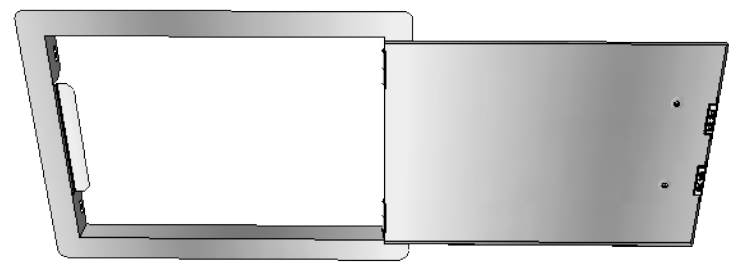

Open Right Side

Open Left Side

DBA Design Backyard  
Austin, TX 78681  
Tel: 888.388.3366  
Fax: 512.358.4049

**PRODUCT**  
17" x 24" Horizontal  
Item No. DH1724

**DESCRIPTION**  
17" x 24" Horizontal Single Door  
This model can be installed either  
Left or Right Swing

17"x24" Horizontal Door  
27"W x 20"H x 1 5/8" D(Product Size )  
24 1/4"W x 17 1/4"H (Cut-out )  
11.5 LBS ( Weight )

**Material Specifications:**  
16 Gauge 304 Stainless Steel,  
Handles are made of Zinc Alloy,  
Chrome Plated.

Hole for Securing Door

Open 180 Degree

Cut-out Dimensions

Product Dimensions

27" Width

24 1/4" Width

Reversible Sturdy Door Hinge

Hole for Securing Door