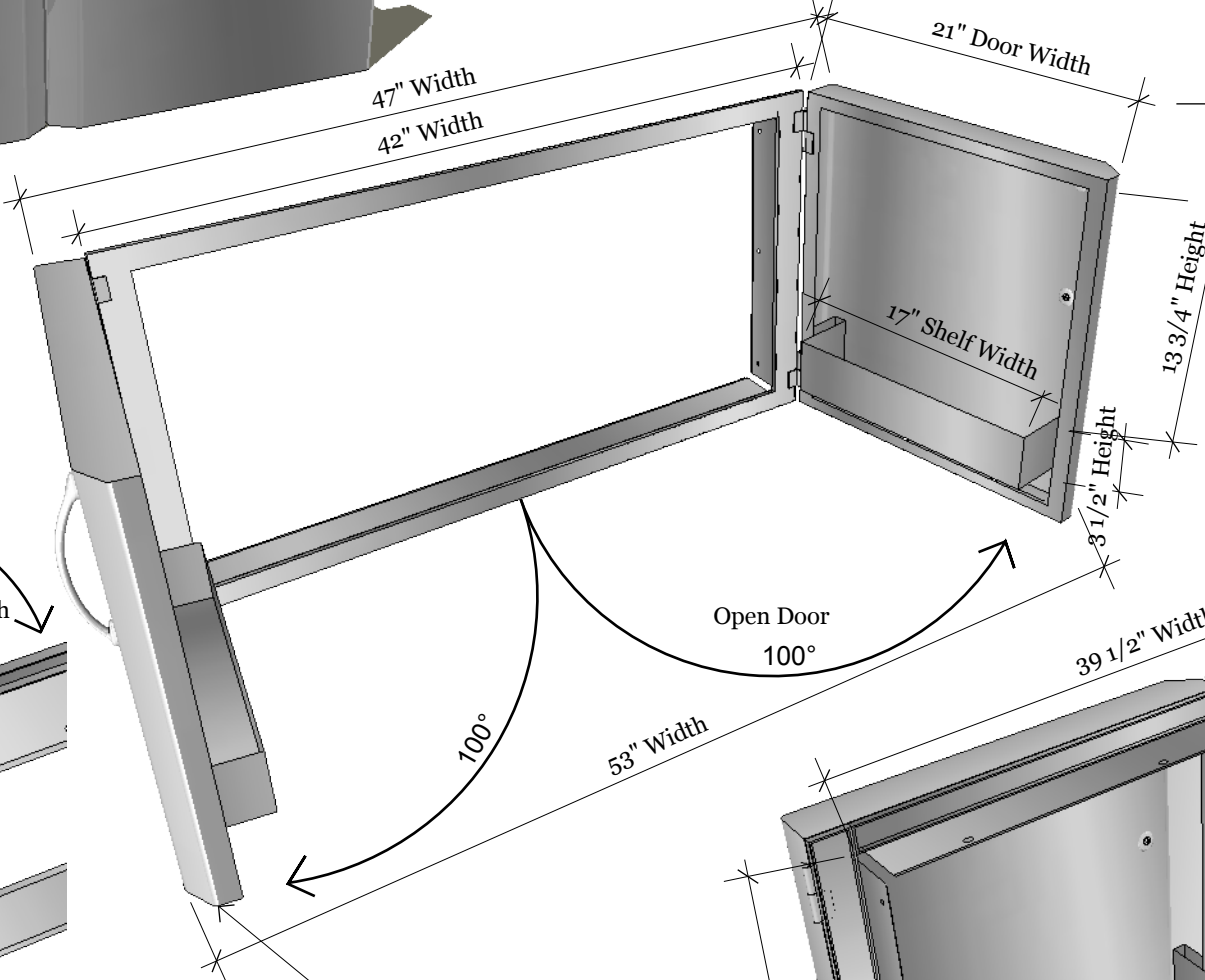

42" Premium Double Door  
42" W x 21.3" H X 4.5" D (Product Size )  
39-1/2" W x 18-7/8" H (Cut-out )  
29 LBS ( Weight )

**Material Specifications:**  
16 Gauge 304 Stainless Steel,  
Handles are made of Zinc Alloy,  
Chrome Plated.

1/4" gap for liquids in shelf

Bottom Door Vents/Drains

47" Width

42" Width

21" Door Width

Handles are made of  
Zinc Alloy, Chrome Plated

2" Width

1 3/8" Width

2 1/2" Depth

Open Door  
100°

100°

53" Width

13 3/4" Height

17" Shelf Width

3 1/2" Height

Cut-out Size

39 1/2" Width

4.5" Depth

4" Shelf Depth

18 7/8" Height

1/4" gap, for  
inner shelf  
drainage

Polished Edges, no external  
weld marks

Pre-Drilled Holes on all four sides,  
for Secure Door Mounting

Sturdy Pin-Hinge, with no moving parts.