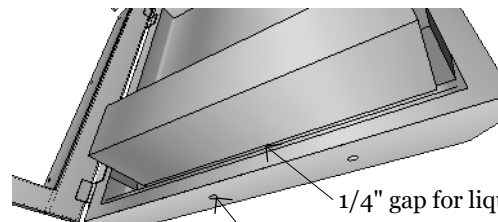

Product Size

42" Width

21 1/8" Height

DBA Design Backyard  
Austin, TX 78681  
Tel: 888.388.3366  
Fax: 512.358.4049

**PRODUCT**

42" Premium Double Door  
Item No. DD42

**DESCRIPTION**

42" Premium Double Door  
with Built-in Shelf and  
Bottom door drain/vent

42" Premium Double Door  
42" W x 21.3" H X 4.5" D (Product Size )  
39-1/2" W x 18-7/8" H (Cut-out )  
29 LBS ( Weight )

**Material Specifications:**  
16 Gauge 304 Stainless Steel,  
Handles are made of Zinc Alloy,  
Chrome Plated.

2 1/2" Depth

Open Door  
100°

100°

53" Width

13 3/4" Height

17" Shelf Width

3 1/2" Height

Cut-out Size