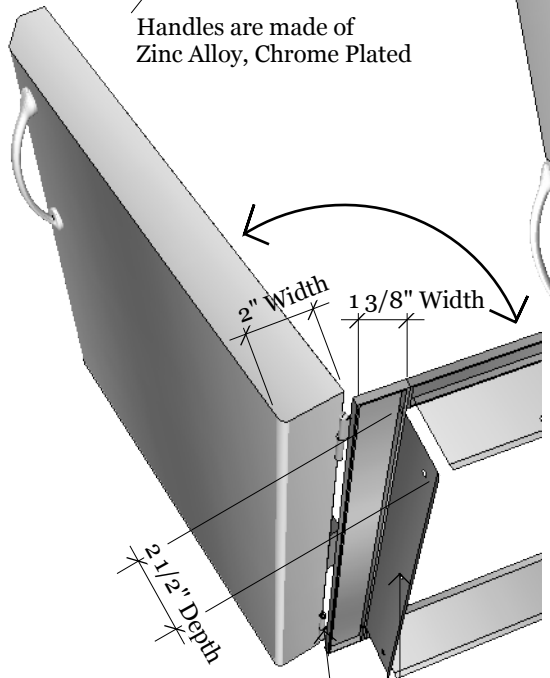

42" Premium Double Door  
42" W x 21.3" H X 4.5" D (Product Size )  
39-1/2" W x 18-7/8" H (Cut-out )  
29 LBS ( Weight )

**Material Specifications:**  
16 Gauge 304 Stainless Steel,  
Handles are made of Zinc Alloy,  
Chrome Plated.

1/4" gap for liquids in shelf

Bottom Door Vents/Drains

47" Width

42" Width

21" Door Width

Handles are made of  
Zinc Alloy, Chrome Plated

2" Width

1 3/8" Width

2 1/2" Depth

Open Door  
100°

100°

53" Width

13 3/4" Height

17" Shelf Width

3 1/2" Height

Cut-out Size

39 1/2" Width

4.5" Depth

4" Shelf Depth

18 7/8" Height

1/4" gap, for  
inner shelf  
drainage

Polished Edges, no external  
weld marks

Pre-Drilled Holes on all four sides,  
for Secure Door Mounting

Sturdy Pin-Hinge, with no moving parts.