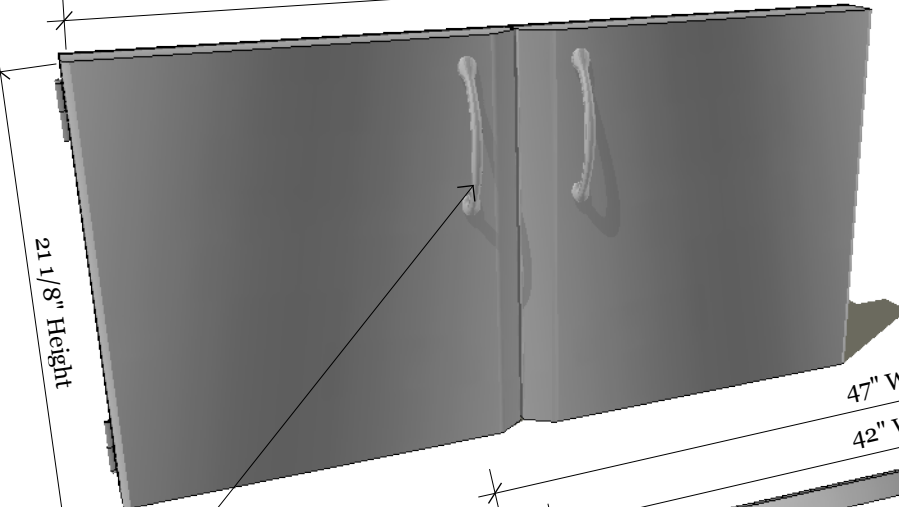

47" Width

42" Width

21" Door Width