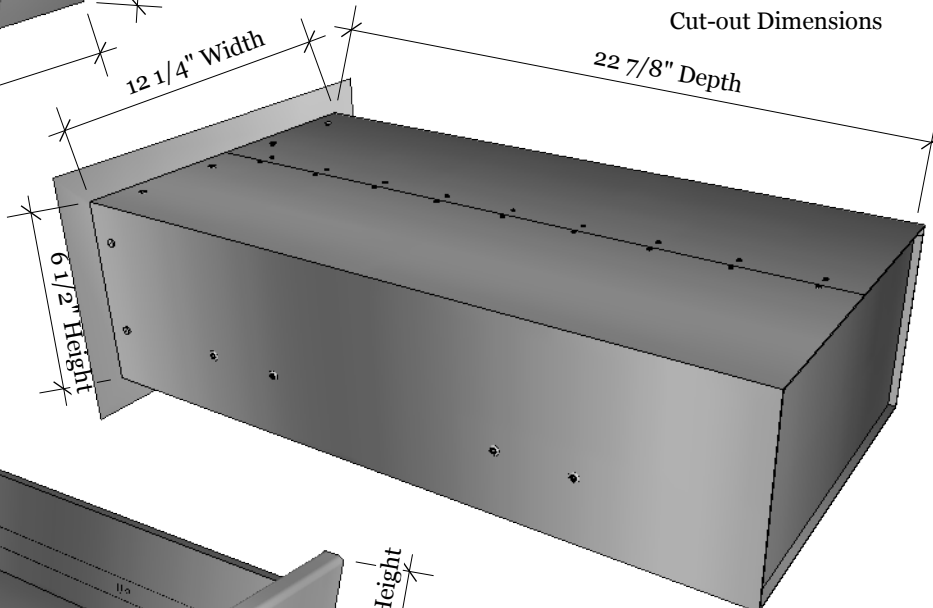

Single Access Drawer Flush Mount
14" W x 8-1/2" H x 23" D (Product Size)
12-1/4" W x 6-1/2" H (Cut-out)
23 LBS (Weight)

Material Specifications:

304 Stainless Steel
16 Gauge for Frame
20 Gauge for Drawer Cabinet
18 Gauge Galvanized Sheet for
the fully enclosed outside box
Handles are made of Zinc Alloy,
Chrome Plated.

Flange is 1 1/8" Wide

Cut-out Dimensions

Flange Dimension

1 1/8" Wide Flange