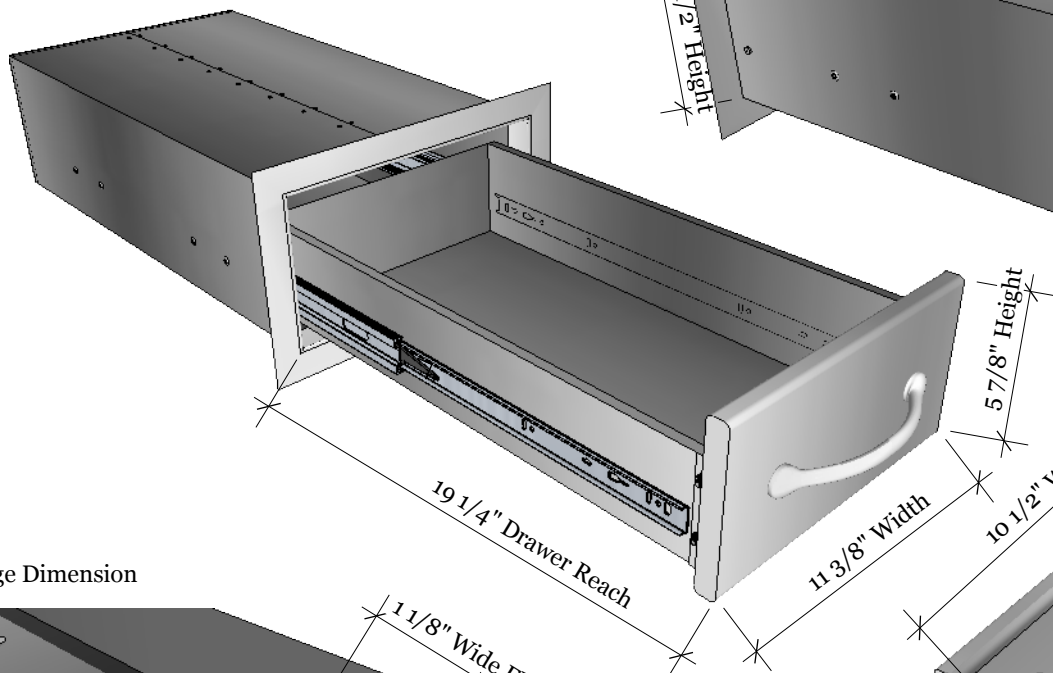

Single Access Drawer Flush Mount
14" W x 8-1/2" H x 23" D (Product Size)
12-1/4" W x 6-1/2" H (Cut-out)
23 LBS (Weight)

Material Specifications:

304 Stainless Steel
16 Gauge for Frame
20 Gauge for Drawer Cabinet
18 Gauge Galvanized Sheet for
the fully enclosed outside box
Handles are made of Zinc Alloy,
Chrome Plated.

Flange is 1 1/8" Wide

Cut-out Dimensions

Flange Dimension

1 1/8" Wide Flange