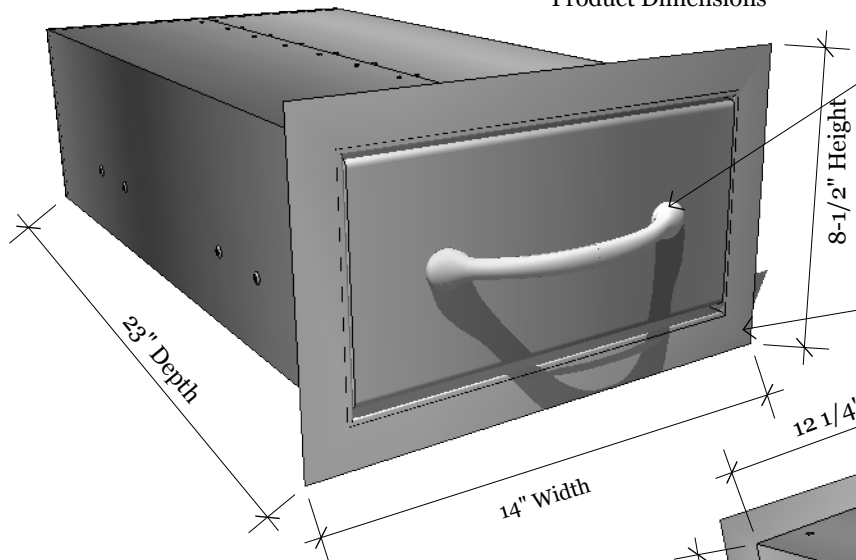

Product Dimensions

Handles are made of Zinc Alloy,
Chrome Plated

DBA Design Backyard
Austin, TX 78681
Tel: 888.388.3366
Fax: 512.358.4049

PRODUCT

SUN Flush Single Drawer
Item No. B-SD6

DESCRIPTION

SUN Single Access
Drawer Flush Mount

Single Access Drawer Flush Mount
14" W x 8-1/2" H x 23" D (Product Size)
12-1/4" W x 6-1/2" H (Cut-out)
23 LBS (Weight)

Material Specifications:

304 Stainless Steel
16 Gauge for Frame
20 Gauge for Drawer Cabinet
18 Gauge Galvanized Sheet for
the fully enclosed outside box
Handles are made of Zinc Alloy,
Chrome Plated.

Flange is 1 1/8" Wide

Cut-out Dimensions

Flange Dimension

1 1/8" Wide Flange