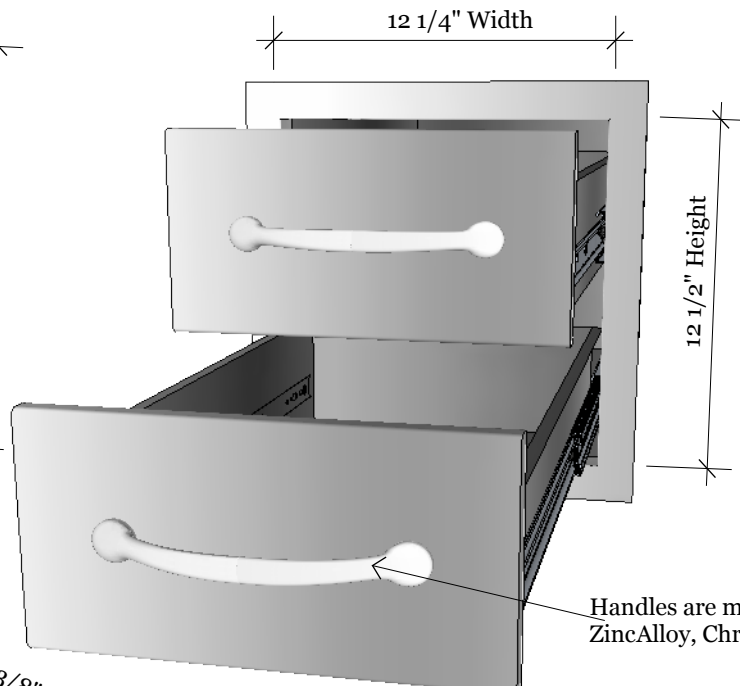

Product Dimensions

Cut-out Dimensions

DBA Design Backyard
 Austin, TX 78681
 Tel: 888.388.3366
 Fax: 512.358.4049

PRODUCT
 SUN Flush Double Drawer
 Item No. B-DD12

DESCRIPTION
 SUN Double Access
 Drawer Flush Mount

Double Access Drawer Flush Mount
 14" W x 14-3/8" H x 23" D (Product Size)
 12-1/4" W x 12-1/2" H (Cut-out)
 37 LBS (Weight)

Material Specifications:
 304 Stainless Steel
 16 Gauge for Frame
 20 Gauge for Drawer Cabinet
 18 Gauge Galvanized Sheet for the fully enclosed outside box
 Handles are made of Zinc Alloy, Chrome Plated.

Handles are made of
 Zinc Alloy, Chrome Plated

19 1/4" Drawer Reach