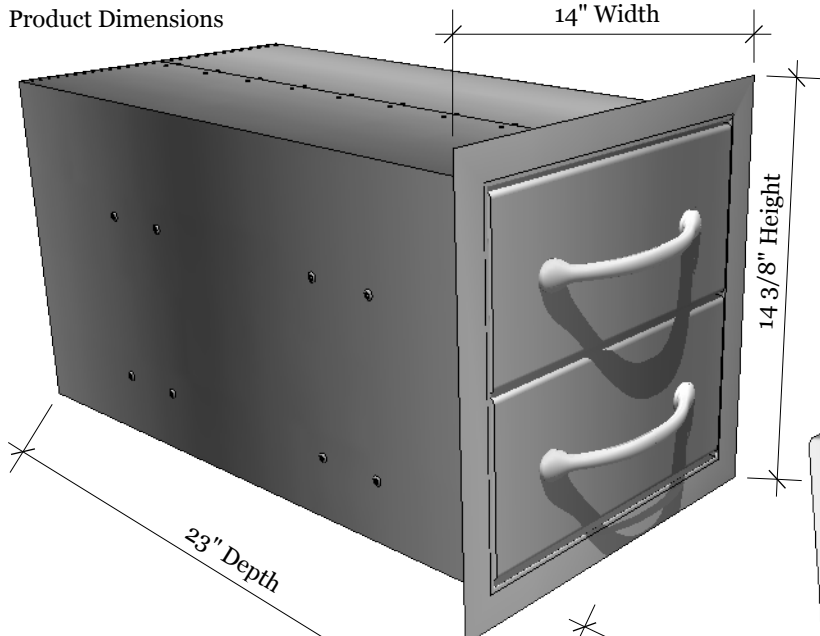

Product Dimensions

Cut-out Dimensions

DBA Design Backyard
 Austin, TX 78681
 Tel: 888.388.3366
 Fax: 512.358.4049

PRODUCT
 SUN Flush Double Drawer
 Item No. B-DD12

DESCRIPTION
 SUN Double Access
 Drawer Flush Mount

Double Access Drawer Flush Mount
 14" W x 14-3/8" H x 23" D (Product Size)
 12-1/4" W x 12-1/2" H (Cut-out)
 37 LBS (Weight)

Material Specifications:
 304 Stainless Steel
 16 Gauge for Frame
 20 Gauge for Drawer Cabinet
 18 Gauge Galvanized Sheet for the fully enclosed outside box
 Handles are made of Zinc Alloy, Chrome Plated.

Handles are made of
 Zinc Alloy, Chrome Plated

19 1/4" Drawer Reach