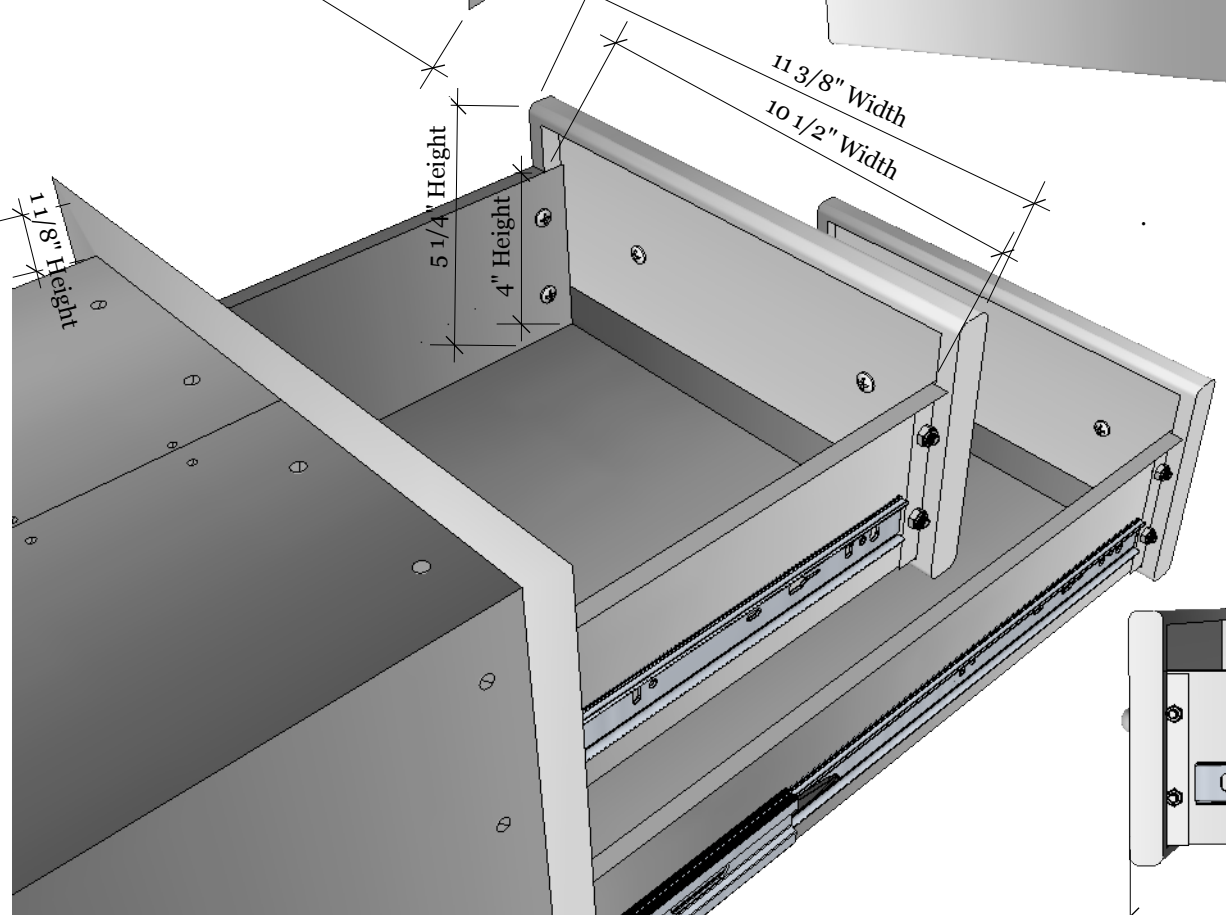

Product Dimensions

Cut-out Dimensions

DBA Design Backyard
 Austin, TX 78681
 Tel: 888.388.3366
 Fax: 512.358.4049

PRODUCT
 SUN Flush Double Drawer
 Item No. B-DD12

DESCRIPTION
 SUN Double Access
 Drawer Flush Mount

Double Access Drawer Flush Mount
 14" W x 14-3/8" H x 23" D (Product Size)
 12-1/4" W x 12-1/2" H (Cut-out)
 37 LBS (Weight)

Material Specifications:
 304 Stainless Steel
 16 Gauge for Frame
 20 Gauge for Drawer Cabinet
 18 Gauge Galvanized Sheet for the fully enclosed outside box
 Handles are made of Zinc Alloy, Chrome Plated.

Handles are made of
 Zinc Alloy, Chrome Plated

19 1/4" Drawer Reach