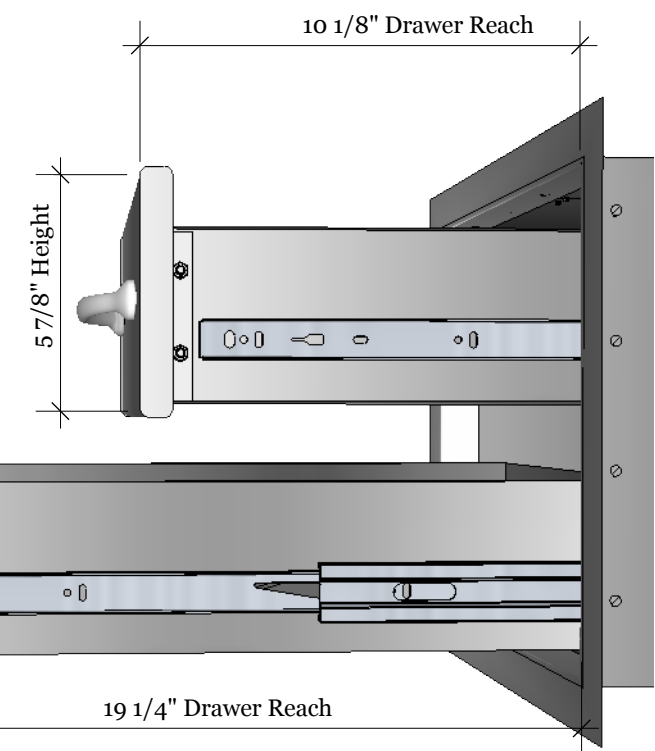

Product Dimensions

Cut-out Dimensions

DBA Design Backyard
 Austin, TX 78681
 Tel: 888.388.3366
 Fax: 512.358.4049

PRODUCT
 SUN Flush Double Drawer
 Item No. B-DD12

DESCRIPTION
 SUN Double Access
 Drawer Flush Mount

Double Access Drawer Flush Mount
 14" W x 14-3/8" H x 23" D (Product Size)
 12-1/4" W x 12-1/2" H (Cut-out)
 37 LBS (Weight)

Material Specifications:
 304 Stainless Steel
 16 Gauge for Frame
 20 Gauge for Drawer Cabinet
 18 Gauge Galvanized Sheet for the fully enclosed outside box
 Handles are made of Zinc Alloy, Chrome Plated.

Handles are made of
 Zinc Alloy, Chrome Plated

19 1/4" Drawer Reach