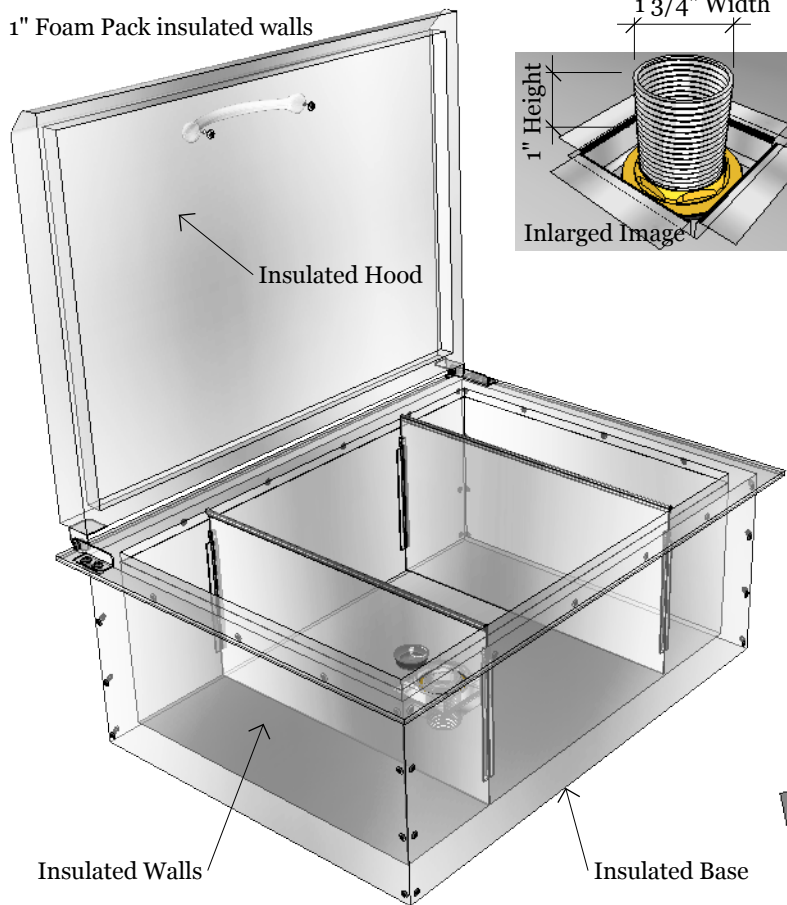

**Product Dimensions**

**Cut-out Dimensions**

**DBA Design Backyard**  
 Austin, TX 78681  
 Tel: 888.388.3366  
 Fax: 512.358.4049

**PRODUCT**  
 SUN Drop-in Ice Chest  
 Item No. A-IC

**DESCRIPTION**  
 Drop-in Ice Chest made of all 304 stainless steel, built to last with 1" thickness insulated walls and hood

**15x21 Vertical Single Door w/Shelf**  
 28" W x 21"D x 13.5" H (Product Size)  
 26-1/8"W x 19-1/8" D x 10-1/4" H (Cut-out)  
 57 LBS ( Weight )

**Material Specifications:**  
 304 Stainless Steel  
 16 Gauge for frame and hood  
 20 Gauge for outside box  
 Handles are made of Zinc Alloy, Chrome Plated.

1" Foam Pack insulated walls

Drain Connection

**Product Specifications**

Adjustable divider partitions

Drain Detail

Insulated Walls

Insulated Base

10" Height

1" Extra Storage space in hood