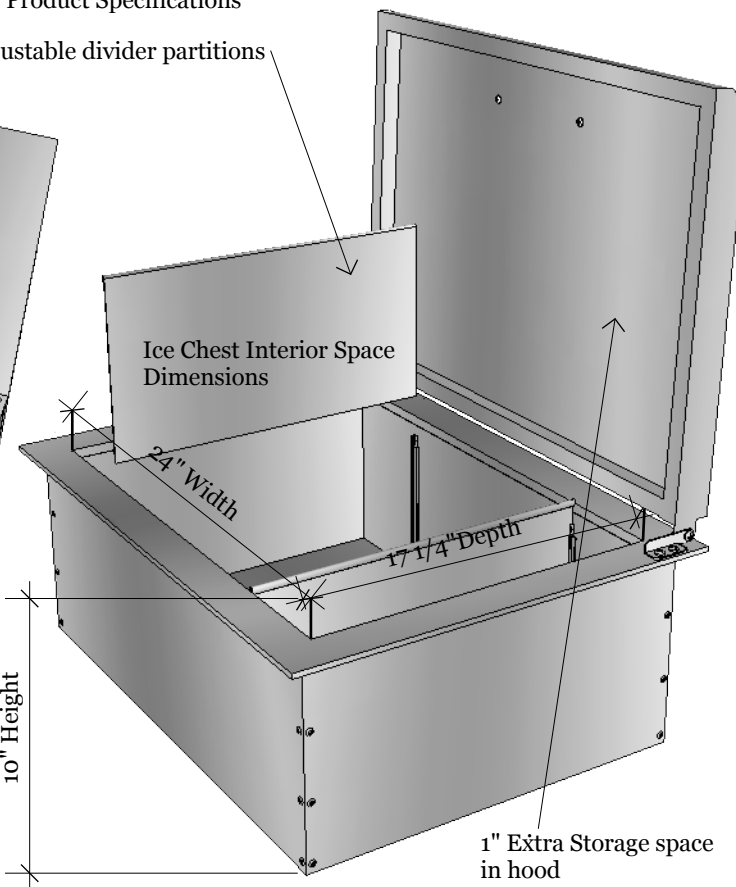

**Product Dimensions**

**Cut-out Dimensions**

**DBA Design Backyard**  
 Austin, TX 78681  
 Tel: 888.388.3366  
 Fax: 512.358.4049

**PRODUCT**  
 SUN Drop-in Ice Chest  
 Item No. A-IC

**DESCRIPTION**  
 Drop-in Ice Chest made of all 304 stainless steel, built to last with 1" thickness insulated walls and hood

**15x21 Vertical Single Door w/Shelf**  
 28" W x 21"D x 13.5" H (Product Size)  
 26-1/8"W x 19-1/8" D x 10-1/4" H (Cut-out)  
 57 LBS ( Weight )

**Material Specifications:**  
 304 Stainless Steel  
 16 Gauge for frame and hood  
 20 Gauge for outside box  
 Handles are made of Zinc Alloy, Chrome Plated.

1" Foam Pack insulated walls

Drain Connection

**Product Specifications**

Adjustable divider partitions

Drain Detail

Insulated Walls

Insulated Base

10" Height

1" Extra Storage space in hood