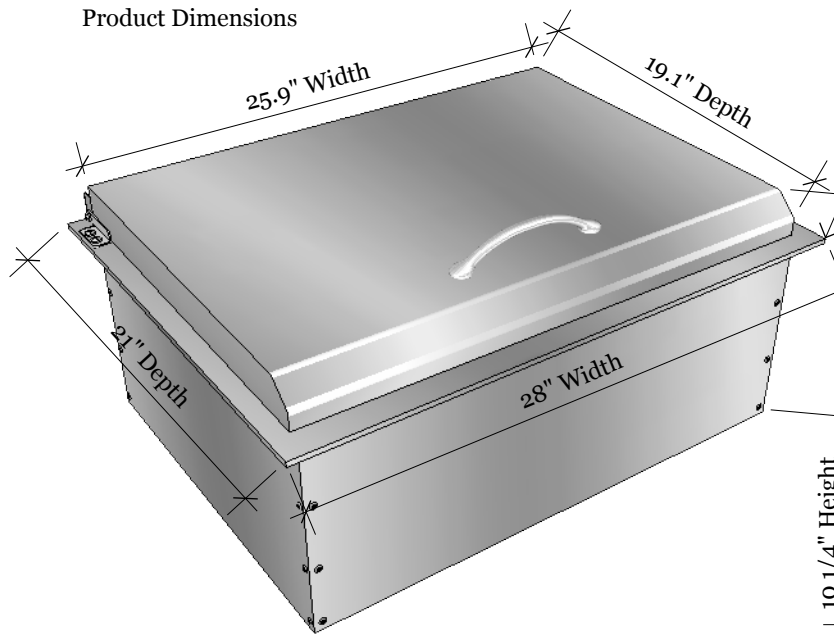

**Product Dimensions**

**Cut-out Dimensions**

**DBA Design Backyard**  
 Austin, TX 78681  
 Tel: 888.388.3366  
 Fax: 512.358.4049

**PRODUCT**  
 SUN Drop-in Ice Chest  
 Item No. A-IC

**DESCRIPTION**  
 Drop-in Ice Chest made of all 304 stainless steel, built to last with 1" thickness insulated walls and hood

**15x21 Vertical Single Door w/Shelf**  
 28" W x 21"D x 13.5" H (Product Size)  
 26-1/8"W x 19-1/8" D x 10-1/4" H (Cut-out)  
 57 LBS ( Weight )

**Material Specifications:**  
 304 Stainless Steel  
 16 Gauge for frame and hood  
 20 Gauge for outside box  
 Handles are made of Zinc Alloy, Chrome Plated.

1" Foam Pack insulated walls

Drain Connection

**Product Specifications**

Adjustable divider partitions

Drain Detail

Insulated Walls

Insulated Base

10" Height

1" Extra Storage space in hood