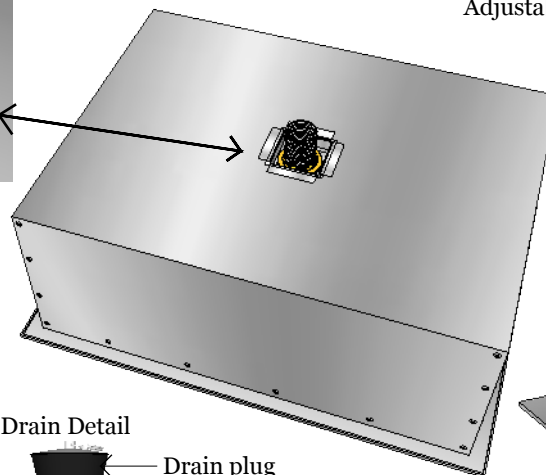

**Product Dimensions**

**Cut-out Dimensions**

**DBA Design Backyard**  
 Austin, TX 78681  
 Tel: 888.388.3366  
 Fax: 512.358.4049

**PRODUCT**  
 SUN Drop-in Ice Chest  
 Item No. A-IC

**DESCRIPTION**  
 Drop-in Ice Chest made of all 304 stainless steel, built to last with 1" thickness insulated walls and hood

**15x21 Vertical Single Door w/Shelf**  
 28" W x 21"D x 13.5" H (Product Size)  
 26-1/8"W x 19-1/8" D x 10-1/4" H (Cut-out)  
 57 LBS ( Weight )

**Material Specifications:**  
 304 Stainless Steel  
 16 Gauge for frame and hood  
 20 Gauge for outside box  
 Handles are made of Zinc Alloy, Chrome Plated.

1" Foam Pack insulated walls

Drain Connection

**Product Specifications**

Adjustable divider partitions

Drain Detail

Insulated Walls

Insulated Base

10" Height

1" Extra Storage space in hood