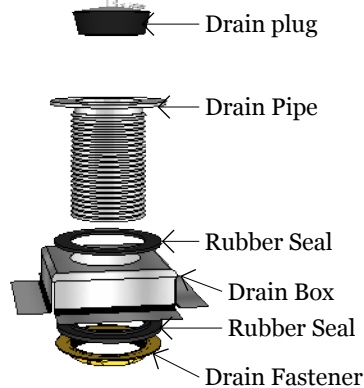

**15x21 Vertical Single Door w/Shelf**  
 28" W x 21"D x 13.5" H (Product Size)  
 26-1/8"W x 19-1/8" D x 10-1/4" H (Cut-out)  
 57 LBS ( Weight )

**Material Specifications:**  
 304 Stainless Steel  
 16 Gauge for frame and hood  
 20 Gauge for outside box  
 Handles are made of Zinc Alloy, Chrome Plated.

1" Foam Pack insulated walls

Drain Connection

**Product Specifications**

Adjustable divider partitions

Drain Detail

Insulated Walls

Insulated Base

10" Height

1" Extra Storage space in hood