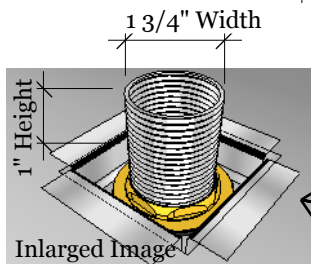

**Product Dimensions**

**Cut-out Dimensions**

**DBA Design Backyard**  
 Austin, TX 78681  
 Tel: 888.388.3366  
 Fax: 512.358.4049

**PRODUCT**  
 SUN Drop-in Ice Chest  
 Item No. A-IC

**DESCRIPTION**  
 Drop-in Ice Chest made of all 304 stainless steel, built to last with 1" thickness insulated walls and hood

**15x21 Vertical Single Door w/Shelf**  
 28" W x 21"D x 13.5" H (Product Size)  
 26-1/8"W x 19-1/8" D x 10-1/4" H (Cut-out)  
 57 LBS ( Weight )

**Material Specifications:**  
 304 Stainless Steel  
 16 Gauge for frame and hood  
 20 Gauge for outside box  
 Handles are made of Zinc Alloy, Chrome Plated.

1" Foam Pack insulated walls

Drain Connection

**Product Specifications**

Adjustable divider partitions

Drain Detail

Insulated Walls

Insulated Base

10" Height