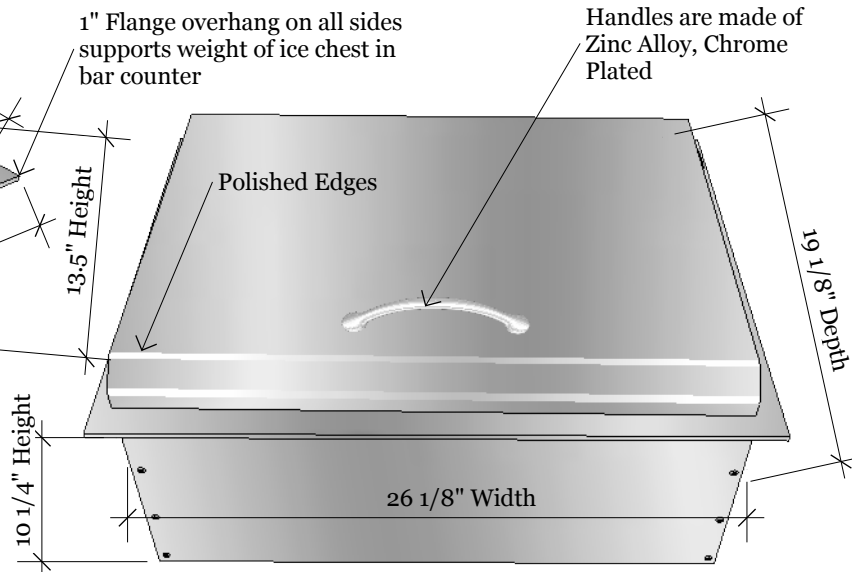

**Product Dimensions**

**Cut-out Dimensions**

**DBA Design Backyard**  
 Austin, TX 78681  
 Tel: 888.388.3366  
 Fax: 512.358.4049

**PRODUCT**  
 SUN Drop-in Ice Chest  
 Item No. A-IC

**DESCRIPTION**  
 Drop-in Ice Chest made of all 304 stainless steel, built to last with 1" thickness insulated walls and hood

**15x21 Vertical Single Door w/Shelf**  
 28" W x 21"D x 13.5" H (Product Size)  
 26-1/8"W x 19-1/8" D x 10-1/4" H (Cut-out)  
 57 LBS ( Weight )

**Material Specifications:**  
 304 Stainless Steel  
 16 Gauge for frame and hood  
 20 Gauge for outside box  
 Handles are made of Zinc Alloy, Chrome Plated.

1" Foam Pack insulated walls

Drain Connection

**Product Specifications**

Adjustable divider partitions

Drain Detail

Insulated Walls

Insulated Base

10" Height

1" Extra Storage space in hood