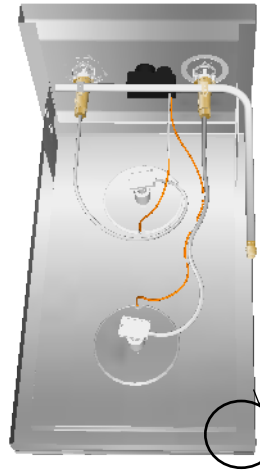

Bottom View

Bottom Product Edge rests on Counter

Product Dimensions

Gas Hook-Up

DBA Design Backyard
Austin, TX 78681
Tel: 888.388.3366
Fax: 512.358.4049

PRODUCT
SUN SLIDE-IN DOUBLE SIDE BURNER
Item No. 2CSB

DESCRIPTION
304 stainless construction, with an removable cover, it can be used in barbecue as a sear cover

Double Slide-in Side Burner
22-1/2" D x 13"W x 12-1/2" H(Product Size)
20-1/4"D X 12"W x 8" H(Cut-out)
28 LBS (Weight)
30,000 BTU's

Material Specifications:
304 stainless steel
18 Gauge for burner structure
18 Gauge for burner cover
Brass Burner
Handles are made of zinc alloy, chrome plated.

Cut-Out Dimensions

Product Options

Hood Closed

Hood Open

Hood Detached

Fully Removable hood, for full burner access