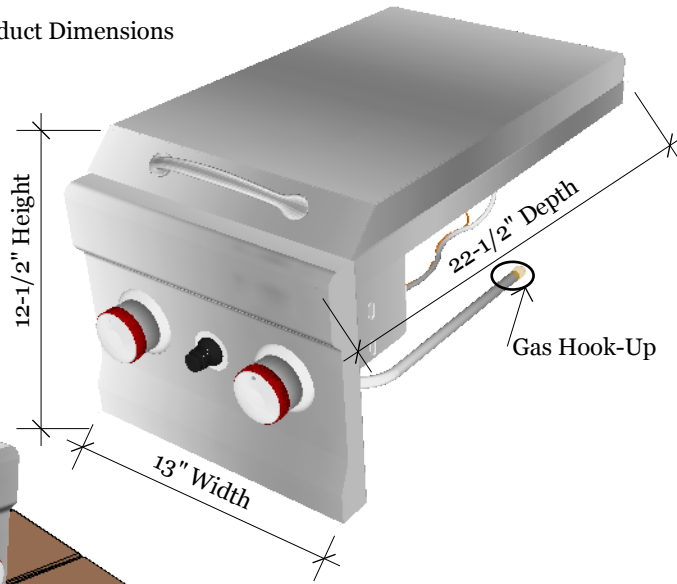

Bottom View

Bottom Product Edge rests on Counter

Product Dimensions

Gas Hook-Up

DBA Design Backyard
Austin, TX 78681
Tel: 888.388.3366
Fax: 512.358.4049

PRODUCT
SUN SLIDE-IN DOUBLE SIDE BURNER
Item No. 2CSB

DESCRIPTION
304 stainless construction, with an removable cover, it can be used in barbecue as a sear cover

Double Slide-in Side Burner
22-1/2" D x 13"W x 12-1/2" H(Product Size)
20-1/4"D X 12"W x 8" H(Cut-out)
28 LBS (Weight)
30,000 BTU's

Material Specifications:
304 stainless steel
18 Gauge for burner structure
18 Gauge for burner cover
Brass Burner
Handles are made of zinc alloy, chrome plated.

Cut-Out Dimensions

Product Options

Hood Closed

Hood Open

Hood Detached

Fully Removable hood, for full burner access