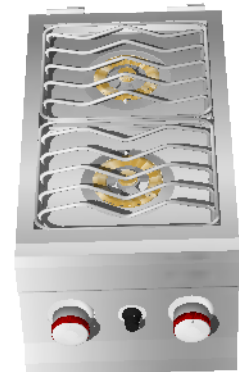

DESCRIPTION
304 stainless construction, with an removable cover, it can be used in barbecue as a sear cover

Double Slide-in Side Burner
22-1/2" D x 13"W x 12-1/2" H(Product Size)
20-1/4"D X 12"W x 8" H(Cut-out)
28 LBS (Weight)
30,000 BTU's

Material Specifications:
304 stainless steel
18 Gauge for burner structure
18 Gauge for burner cover
Brass Burner
Handles are made of zinc alloy, chrome plated.

Cut-Out Dimensions

Product Options

Hood Closed

Hood Open

Hood Detached

Fully Removable hood, for full burner access