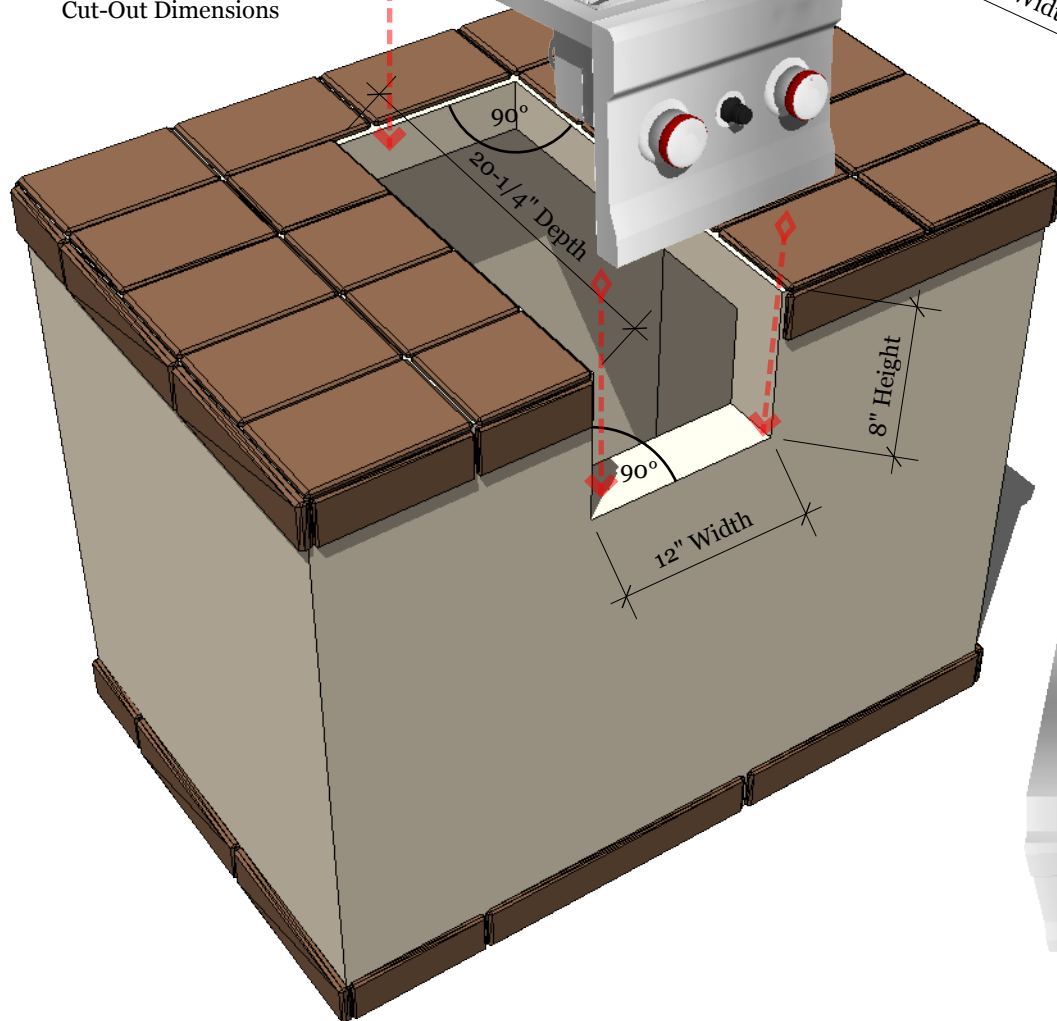

Bottom View

Bottom Product Edge rests on Counter

Product Dimensions

Gas Hook-Up

DBA Design Backyard
Austin, TX 78681
Tel: 888.388.3366
Fax: 512.358.4049

PRODUCT
SUN SLIDE-IN DOUBLE SIDE BURNER
Item No. 2CSB

DESCRIPTION
304 stainless construction, with an removable cover, it can be used in barbecue as a sear cover

Double Slide-in Side Burner
22-1/2" D x 13"W x 12-1/2" H(Product Size)
20-1/4"D X 12"W x 8" H(Cut-out)
28 LBS (Weight)
30,000 BTU's

Material Specifications:
304 stainless steel
18 Gauge for burner structure
18 Gauge for burner cover
Brass Burner
Handles are made of zinc alloy, chrome plated.

Cut-Out Dimensions

Product Options

Hood Closed

Hood Open

Hood Detached

Fully Removable hood, for full burner access